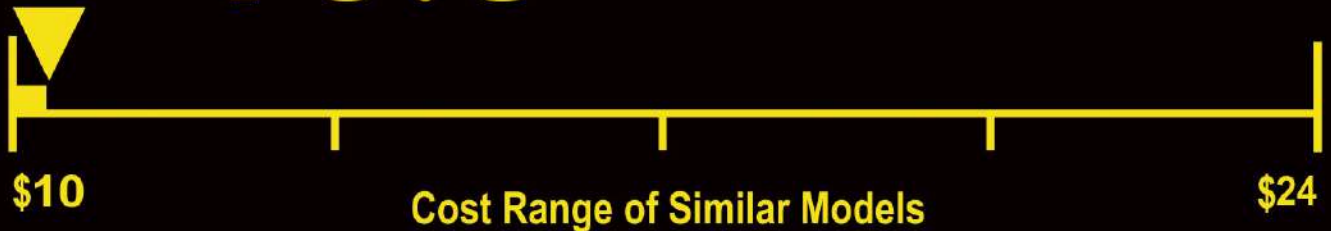

ENERGYGUIDE

Clothes Washer
Capacity Class: Compact

Consolidated Brands
Model: 4400N

Capacity (tub volume): 1.57 cubic feet

Compare ONLY to other labels with yellow numbers.
Labels with yellow numbers are based on the same test procedures.

Estimated Yearly Energy Cost (when used with an electric water heater)

$10.3

96 kWh

Estimated Yearly Electricity Use

$7

Estimated Yearly Energy Cost
(when used with a natural gas water heater)

- Your cost will depend on your utility rates and use.
- Cost range based only on compact capacity models.
- Estimated operating cost based on six wash loads a week and a national average electricity cost of 12 cents per kWh and natural gas cost of $1.09 per therm.