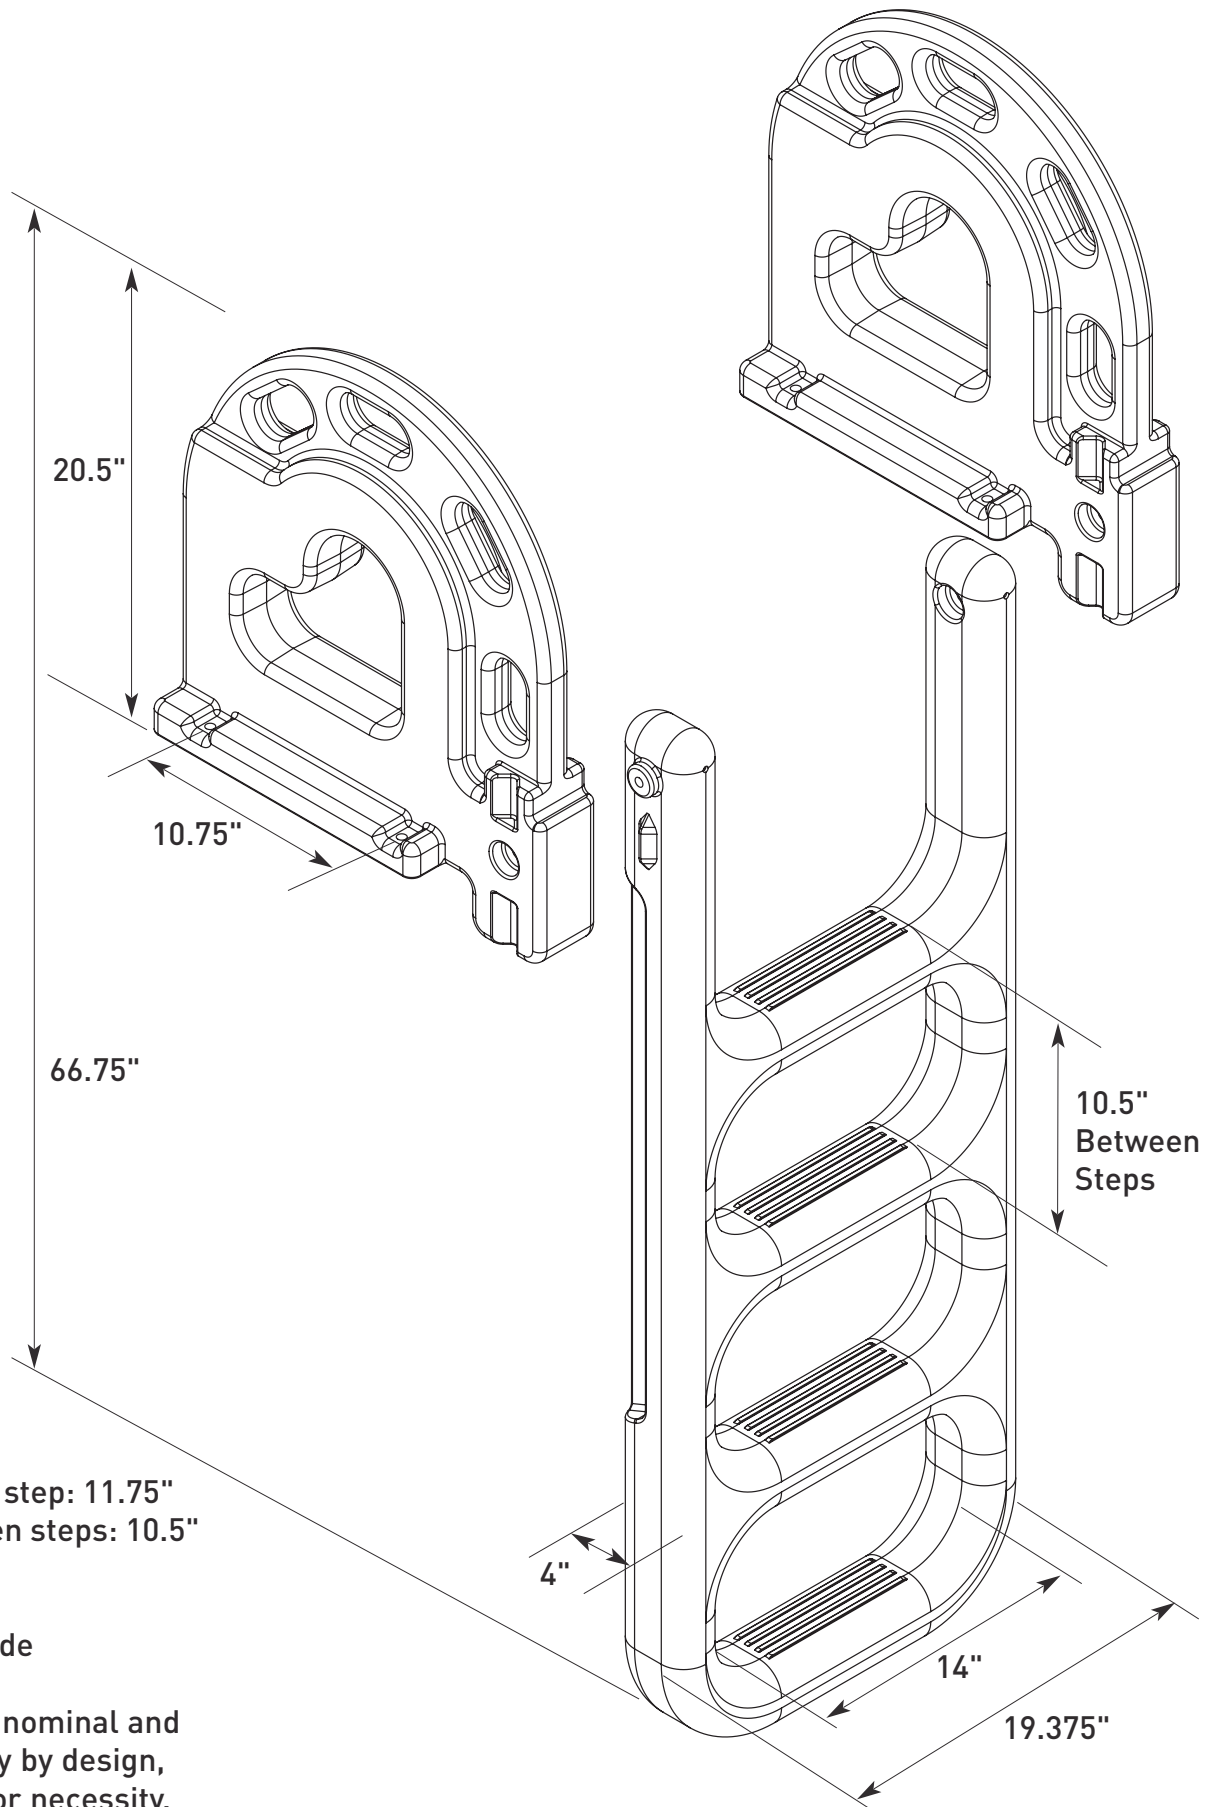

Dimensions for:

Swing-Up Rotomolded Ladders
Part#: DE2064F, DE2164F

Distance to first step: 11.75"
Distance between steps: 10.5"

Treads:
4" deep x 14" wide

Dimensions are nominal and
may vary slightly by design,
production run or necessity.